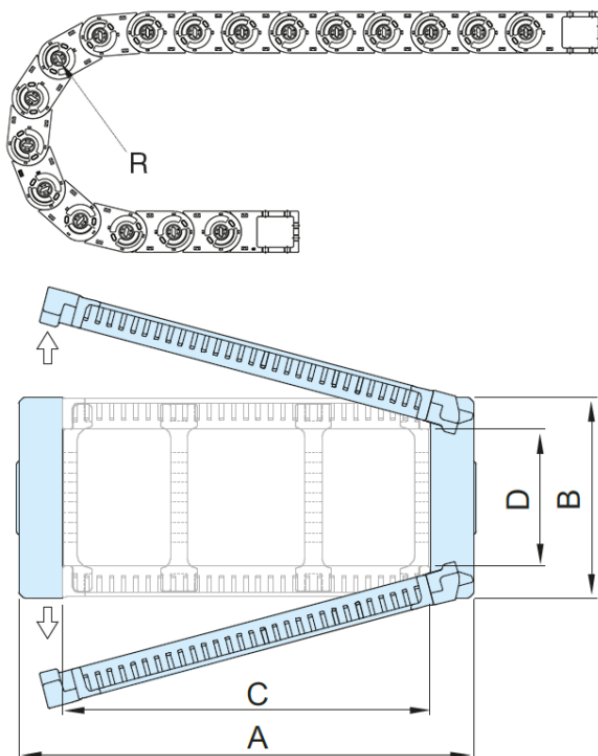

Article number: 18ST055N055R125

Description: ST Shift cable chain, ST055N.055 Radius 125- Hoved nr. (1LK)
Type ST055N.055.R125

Measures

A = 76
B = 52
C = 55
D = 40
I = 55
R = 125